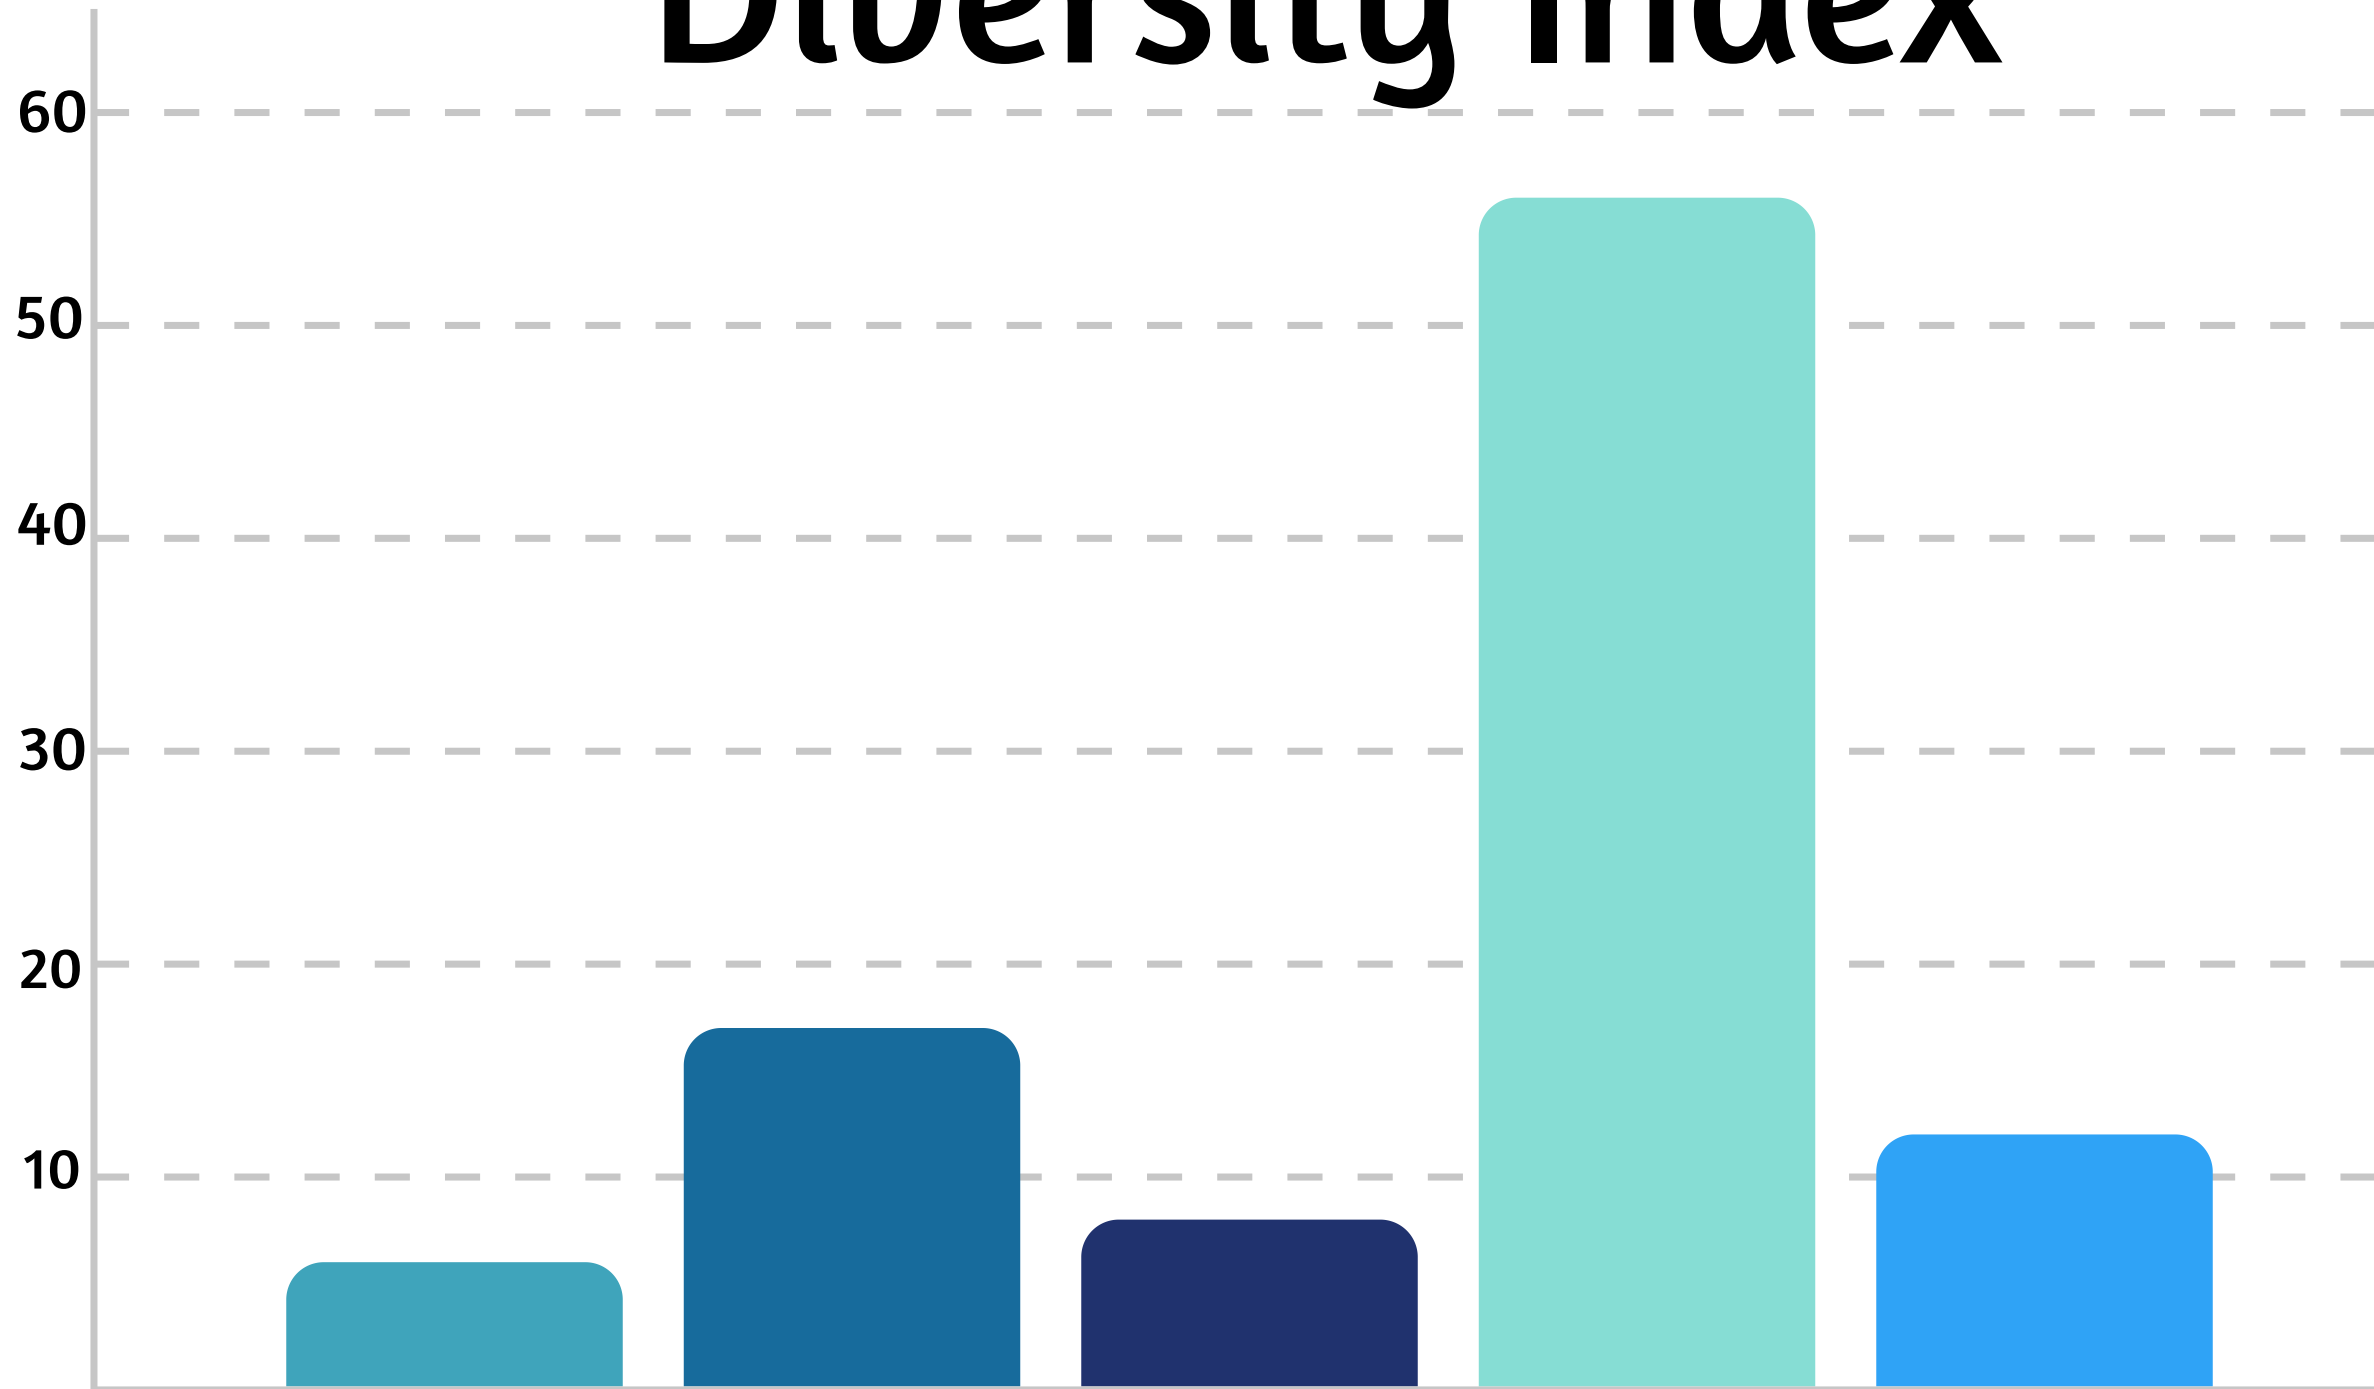

Diversity Index

Percentage
of
Student
Body
2024-2025

Asian (6) African American (17) Hispanic/Latino (8)
White (56) 2+ Races (12)

Ethnic Origin